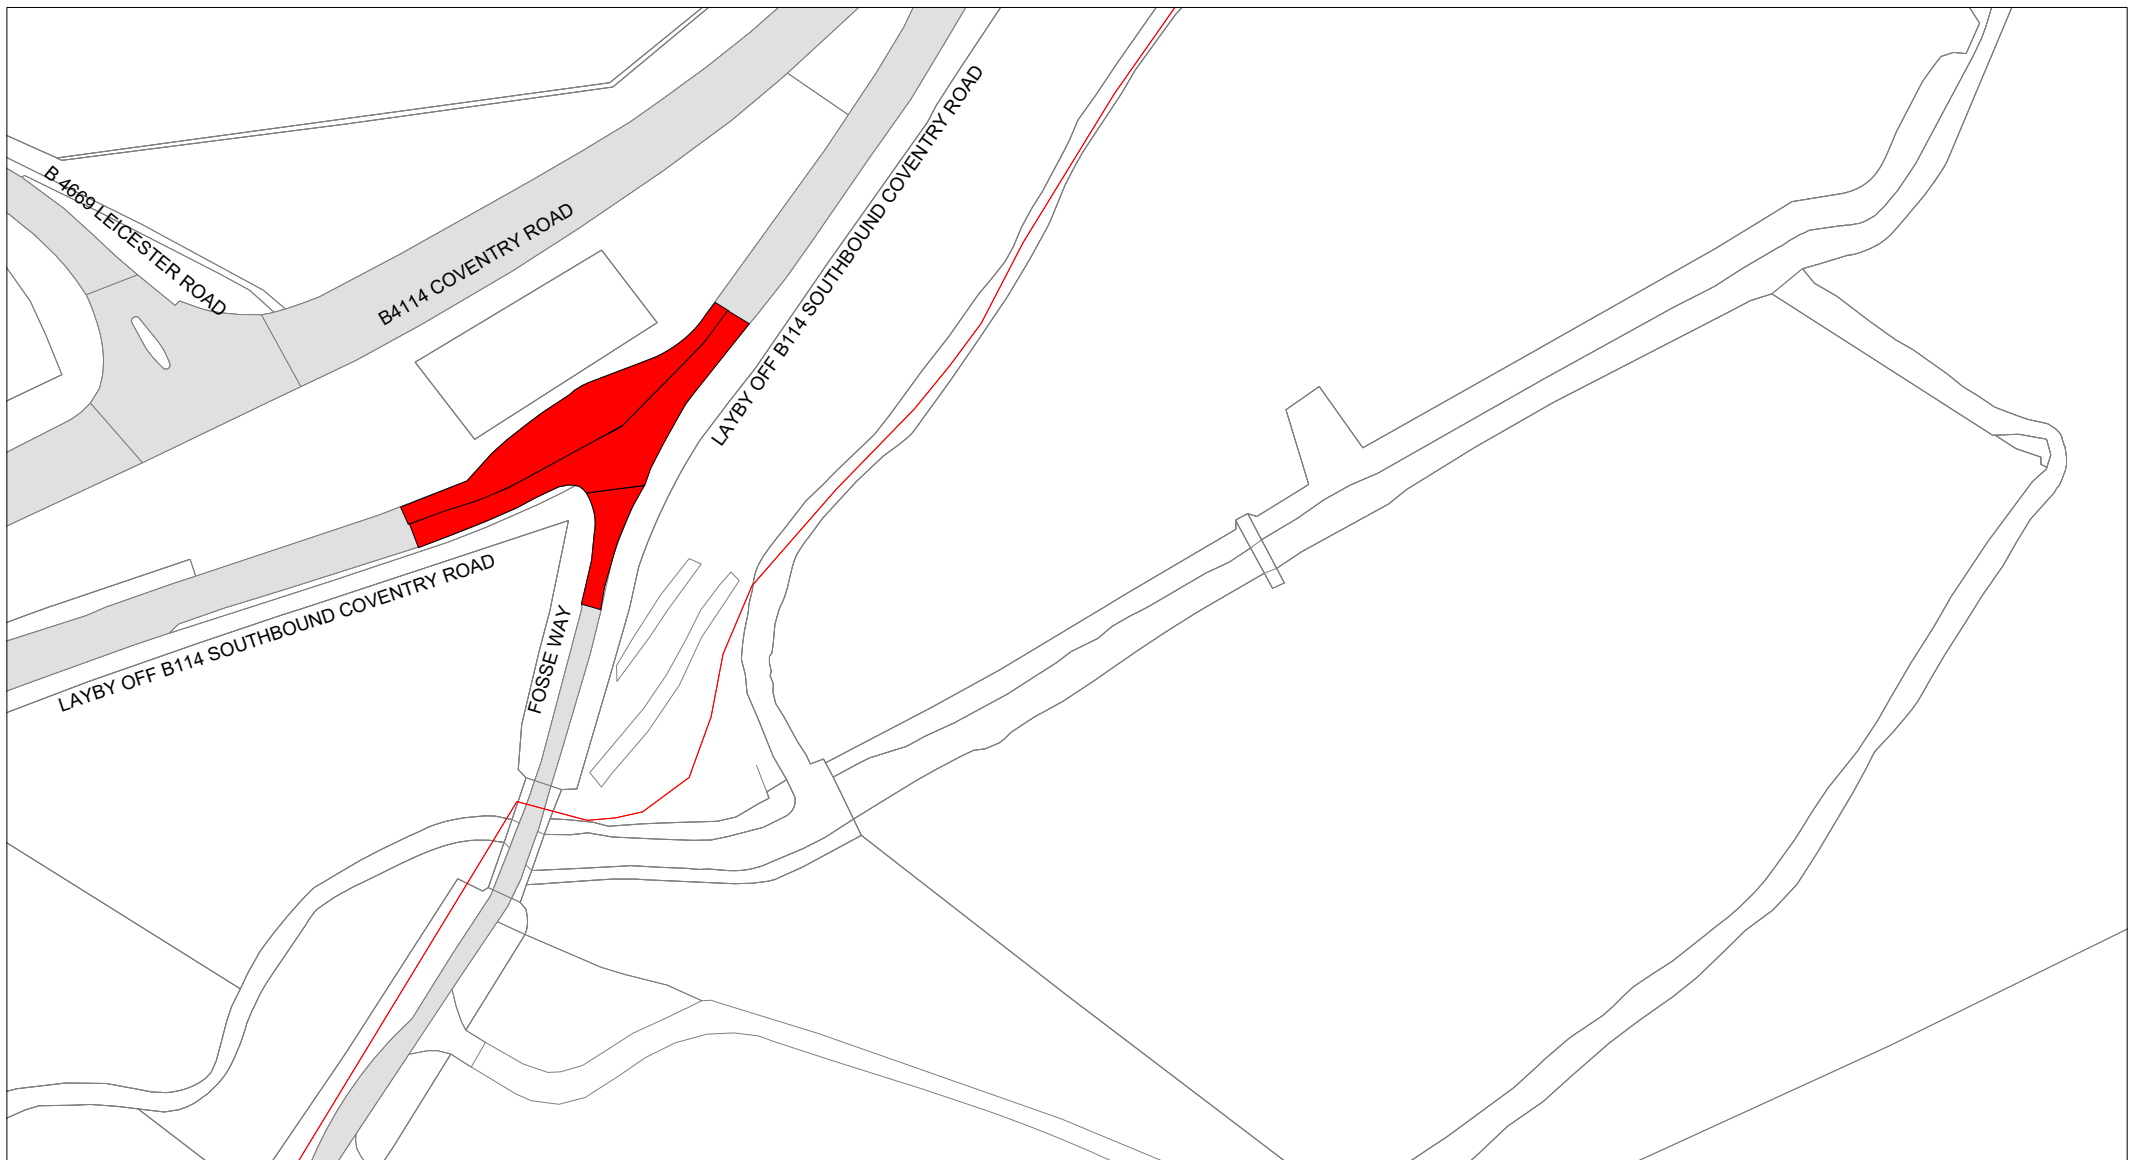

Tile Ref: KZ73

© Crown copyright. All rights reserved
Leicestershire County Council
Licence No. 100019271 2024

SCALE	1 : 1250
DATE	29/05/2024
DRAWING No.	
DRAWN BY